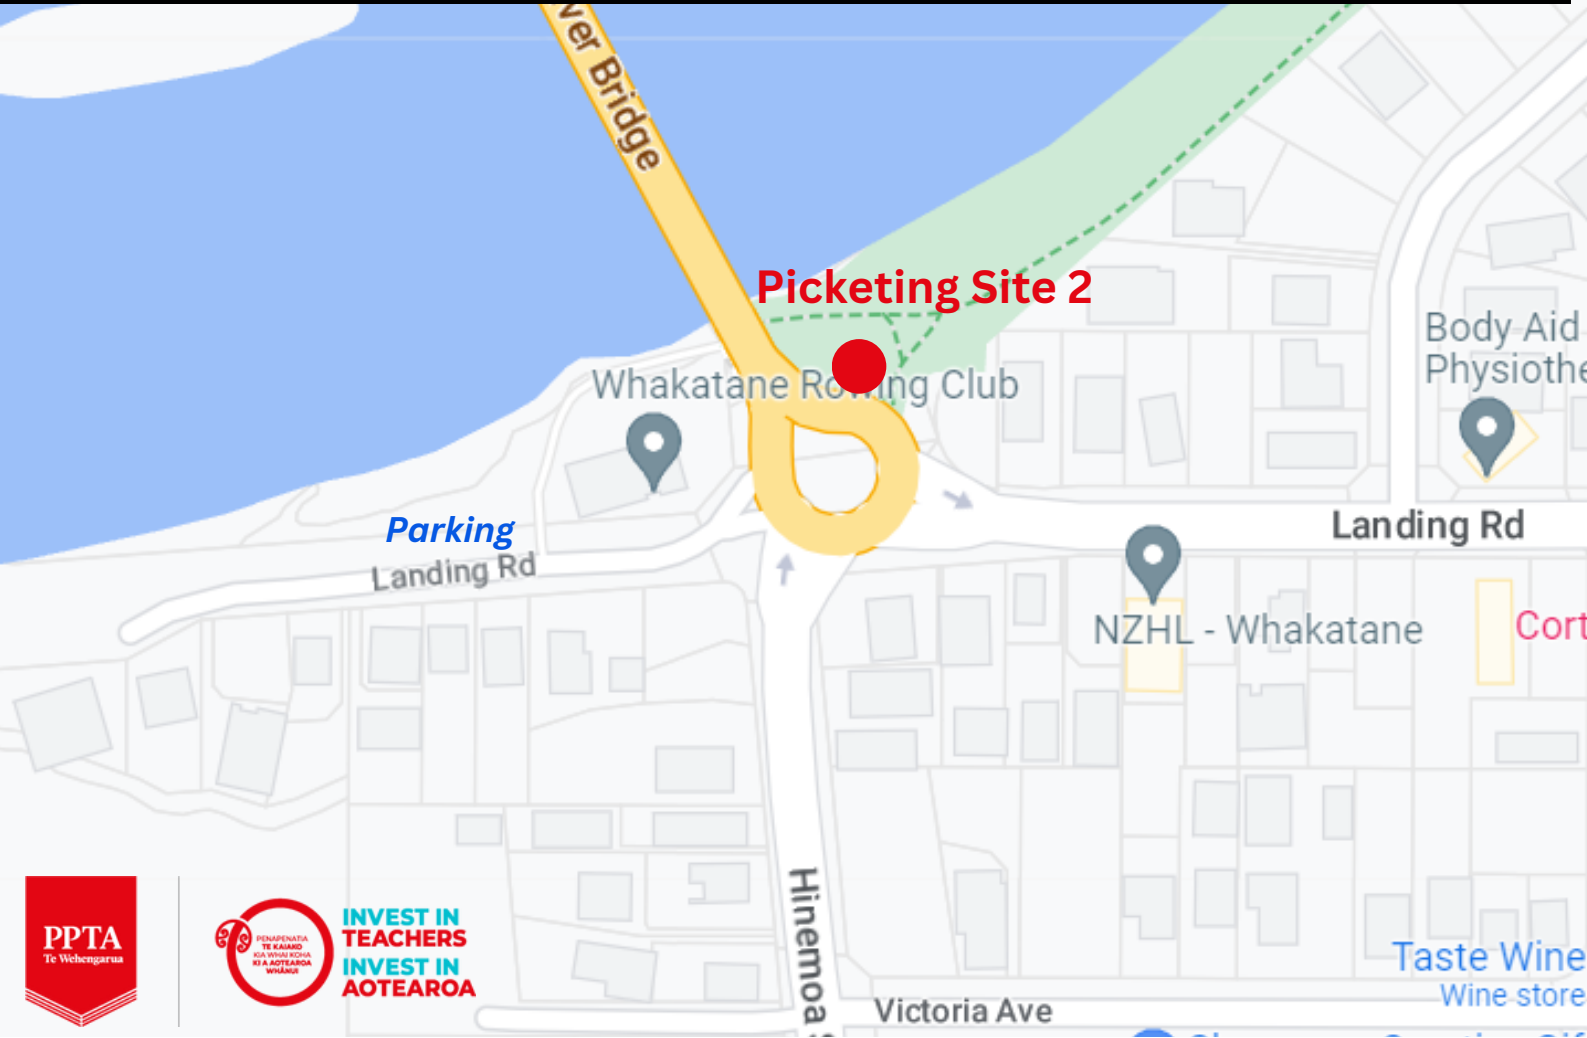

PPTA Whakatāne Picketing Locations March 16th

Meet at 7:45am
Picketing from 8am to 9am
Bring your positive placards!

PPTA Whakatāne Hikoī Route March 16th

Meet at 11:30am
Hikoī leaves at midday
Speeches at the end