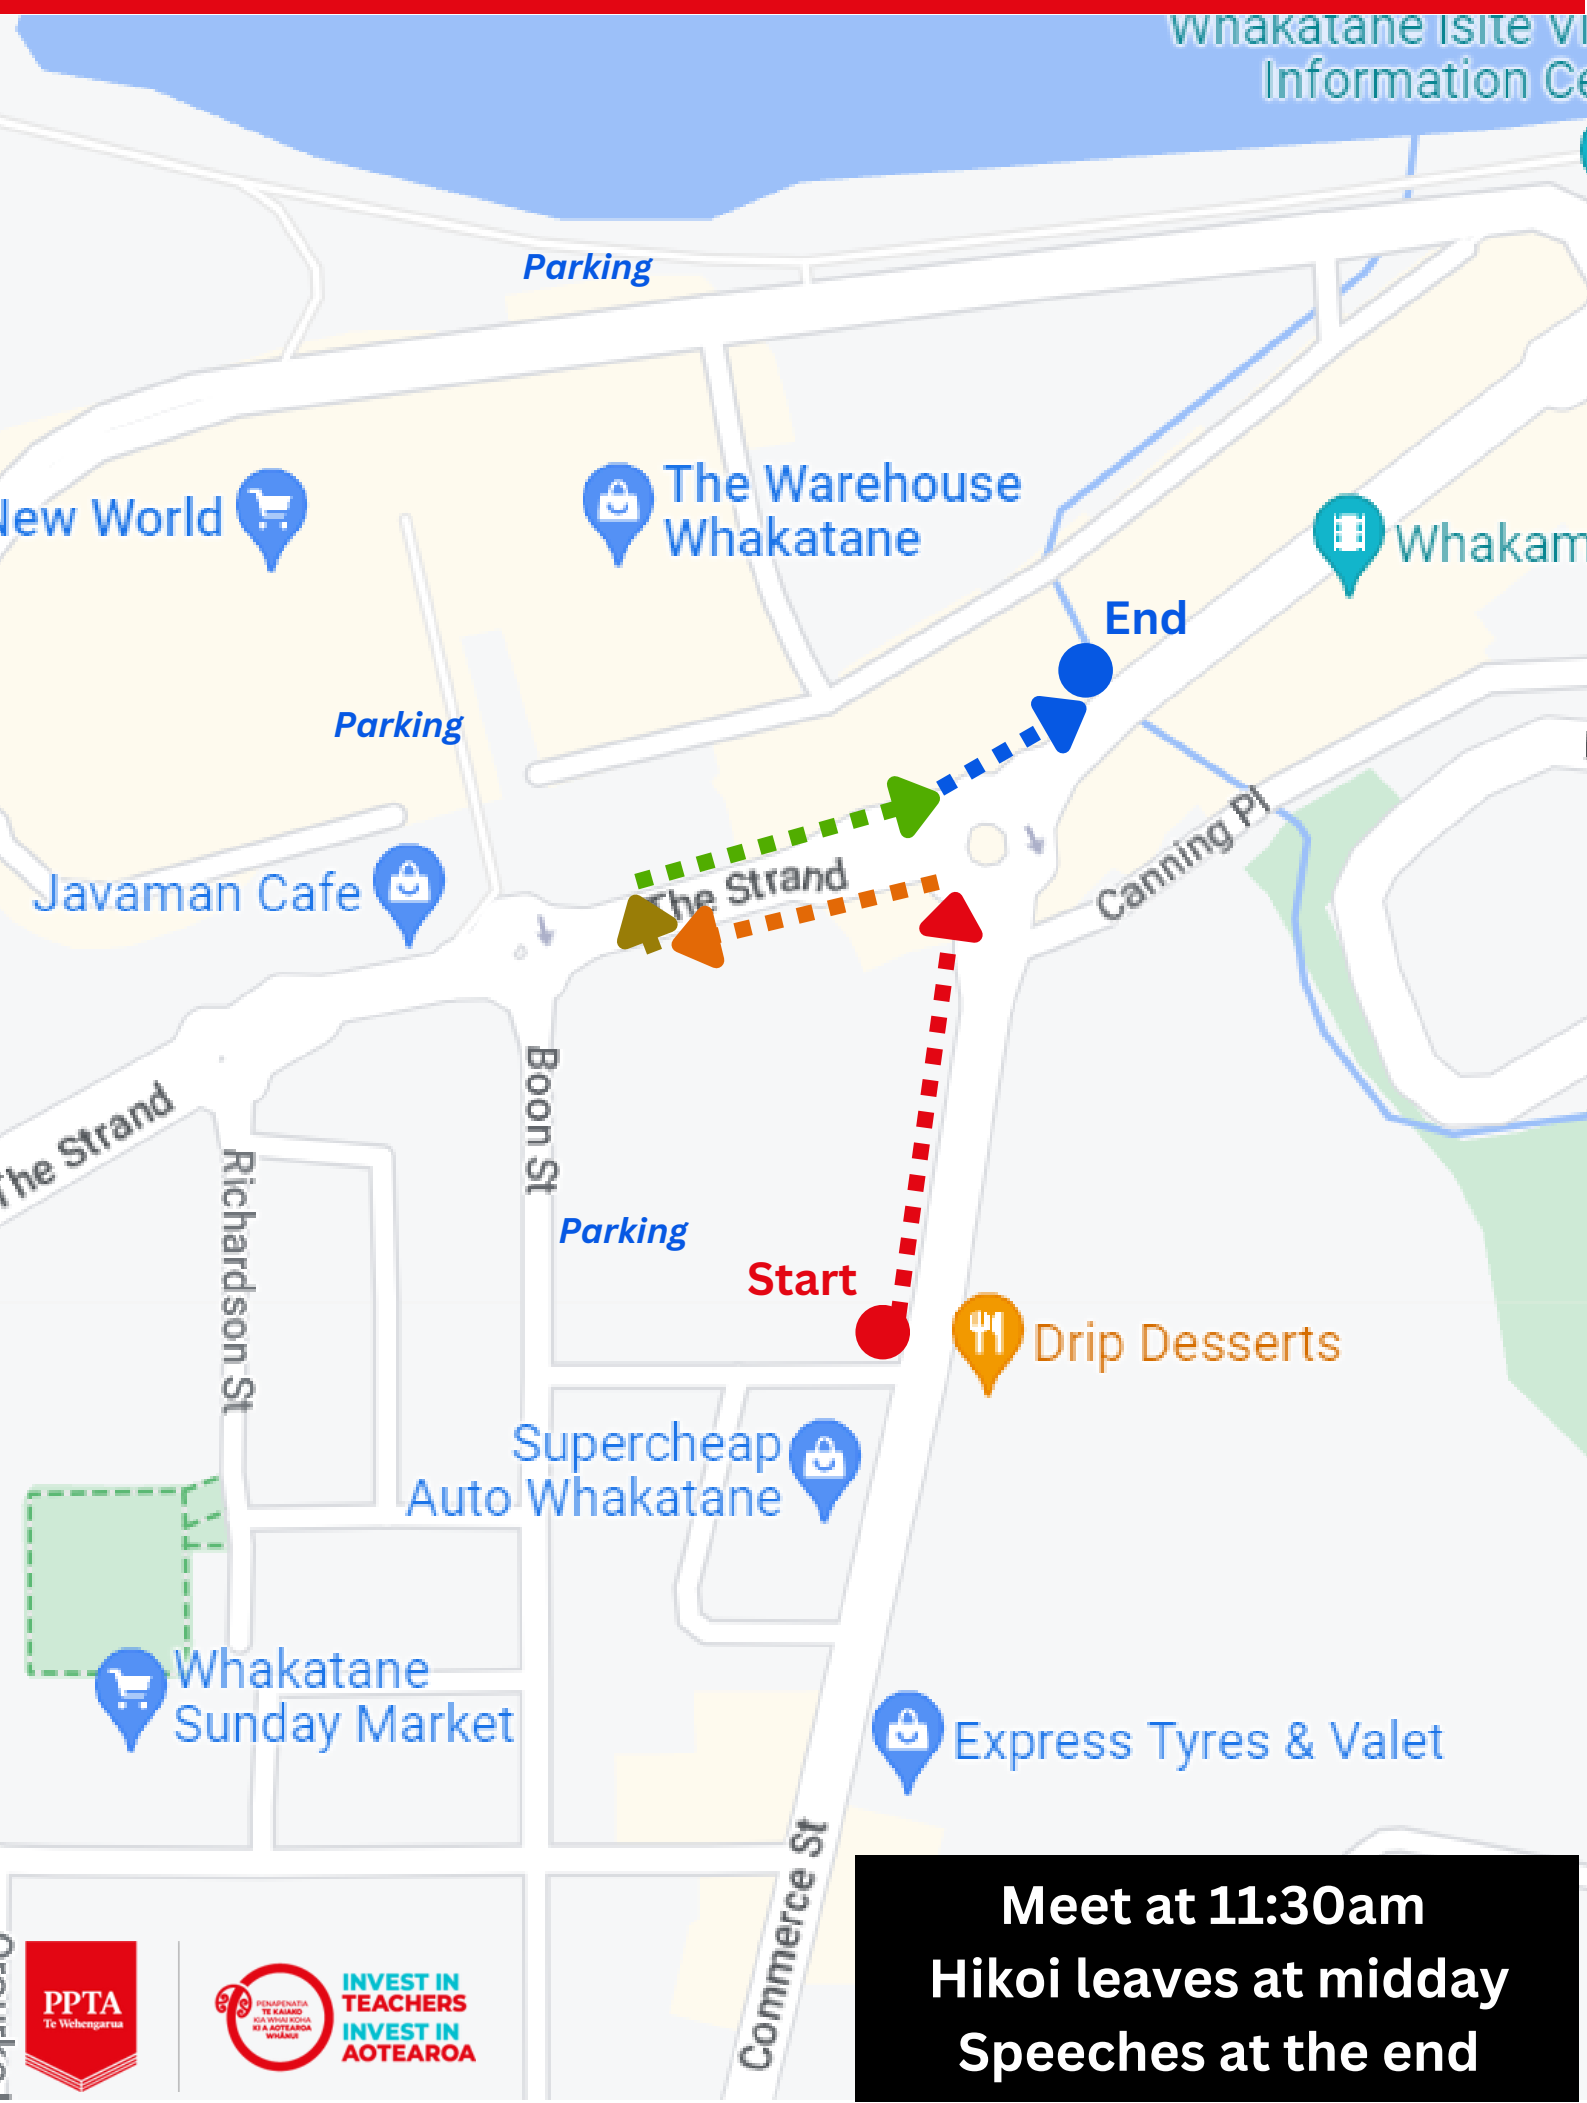

PPTA Whakatāne Picketing Locations March 16th

Meet at 7:45am
Picketing from 8am to 9am
Bring your positive placards!

PPTA Whakatāne Hikoī Route March 16th

Meet at 11:30am
Hikoī leaves at midday
Speeches at the end